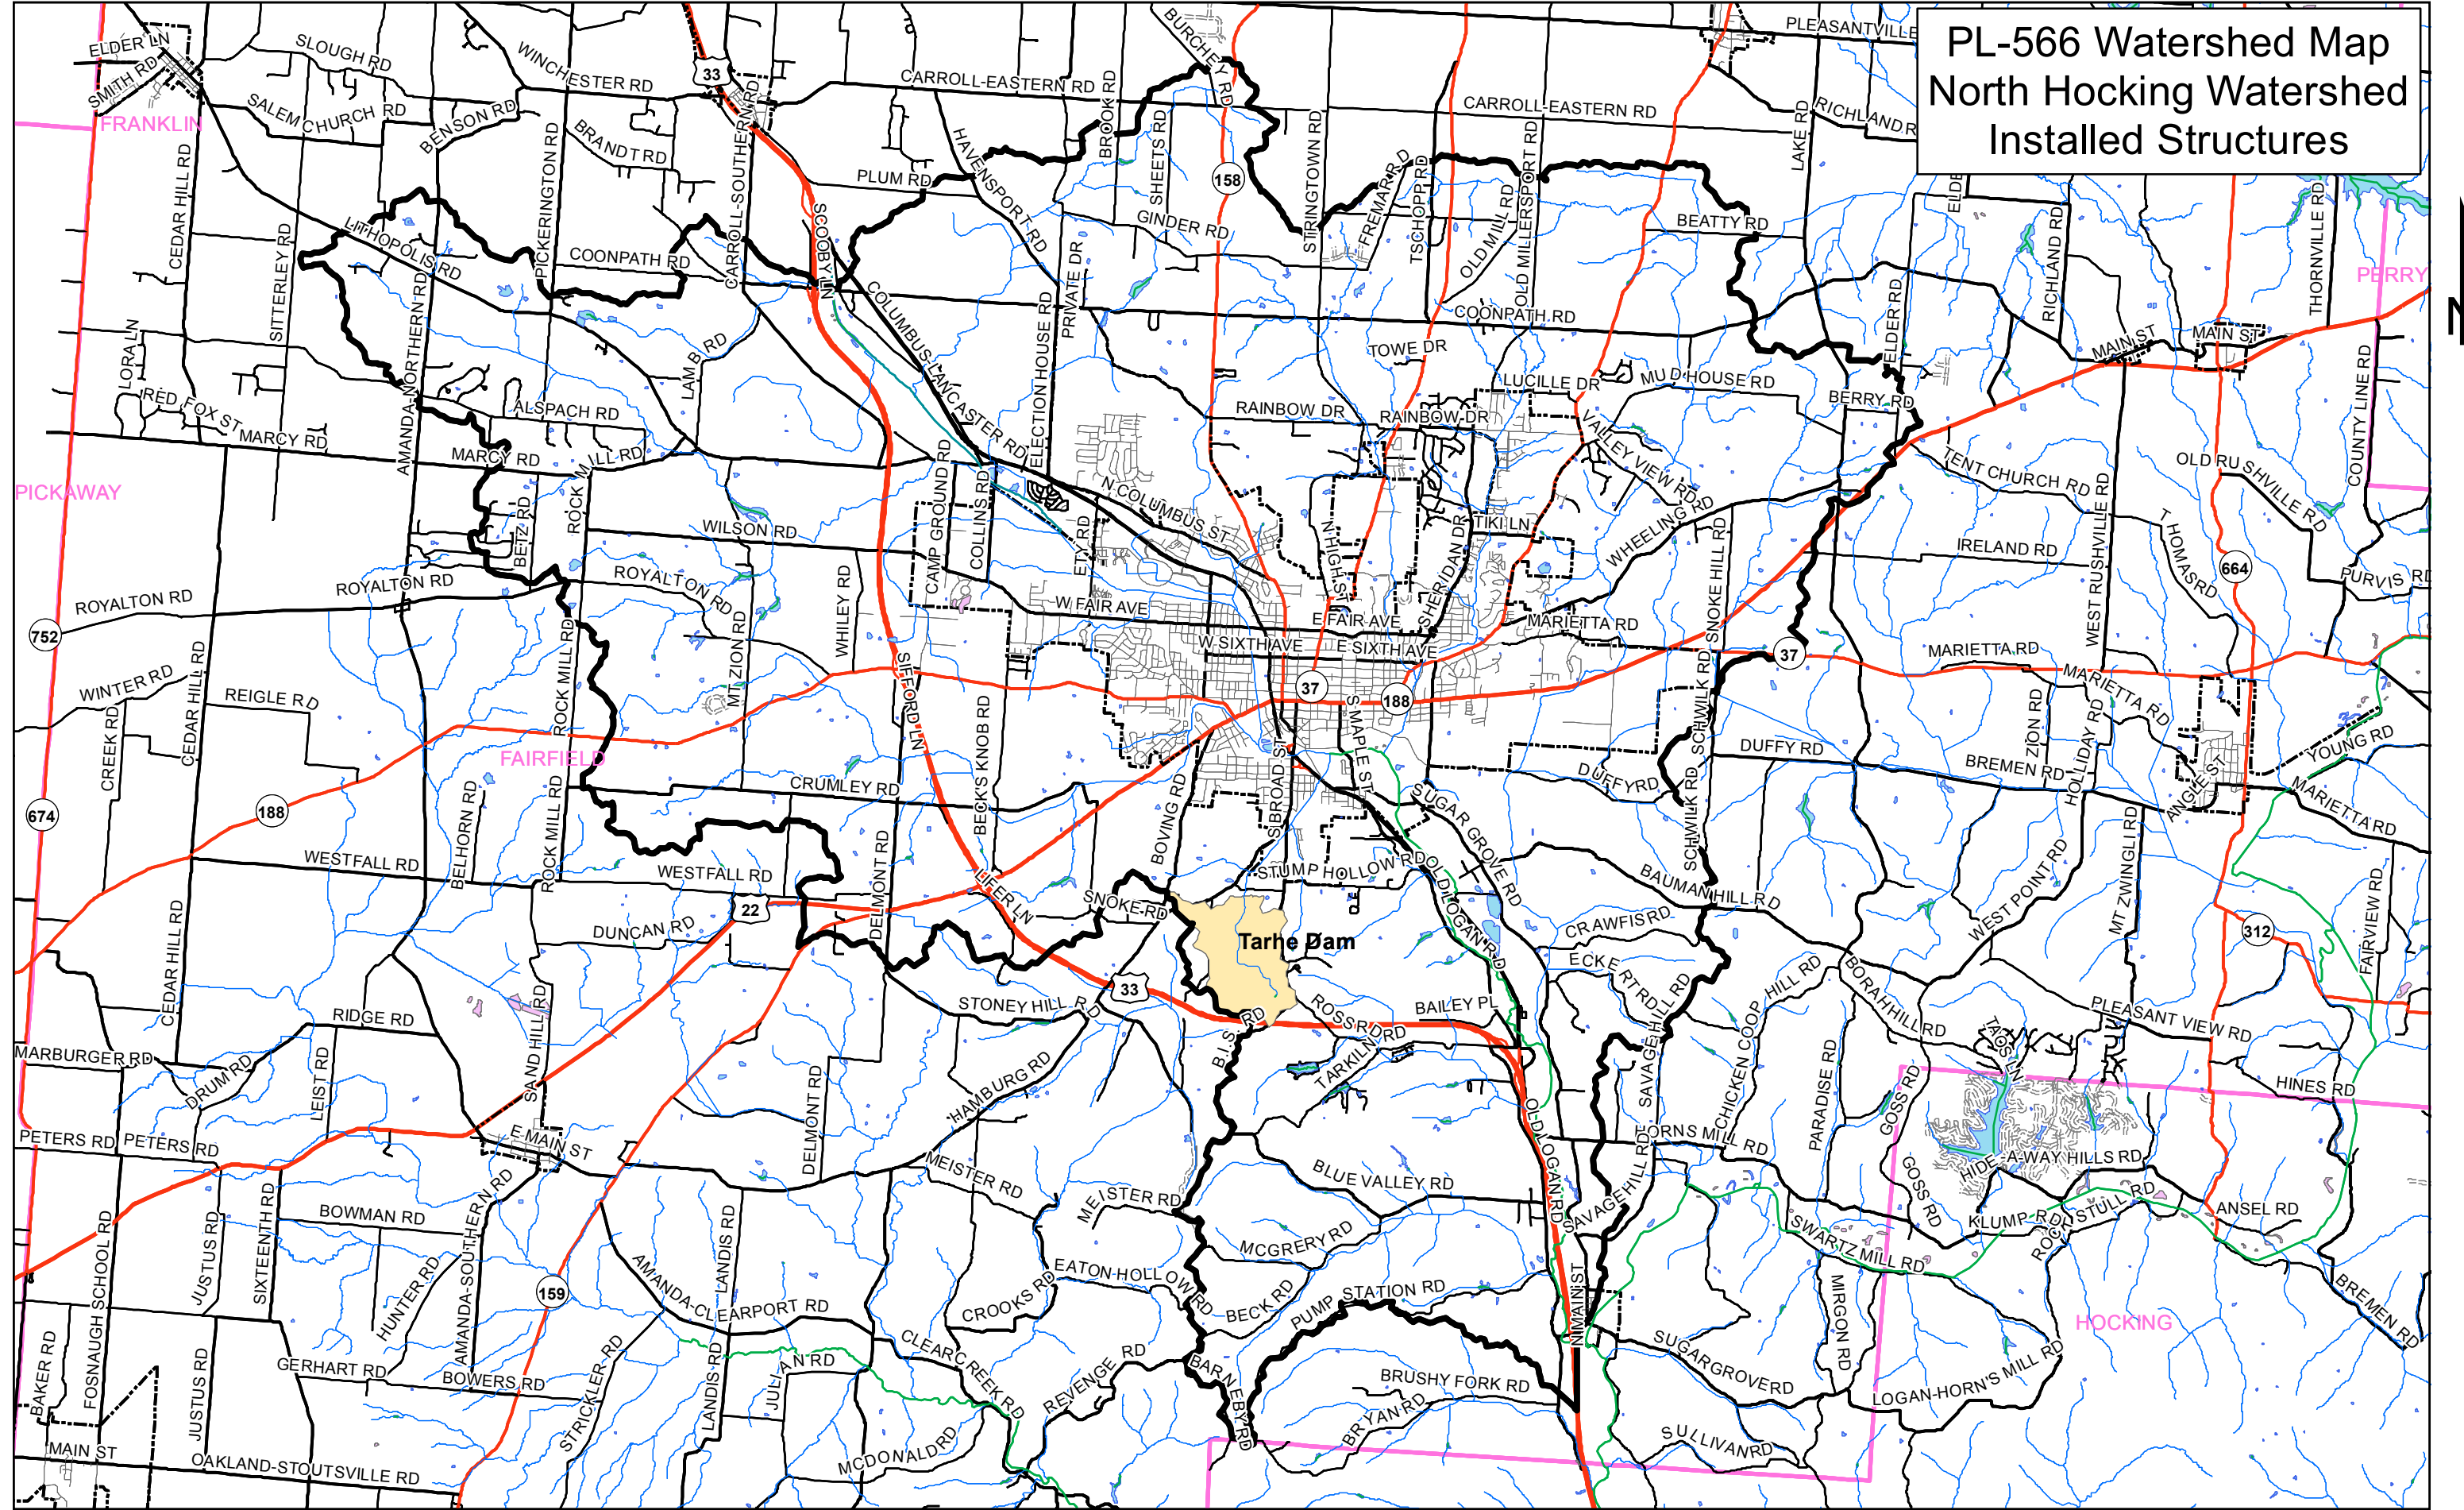

PL-566 Watershed Map North Hocking Watershed Installed Structures

May 4, 2015