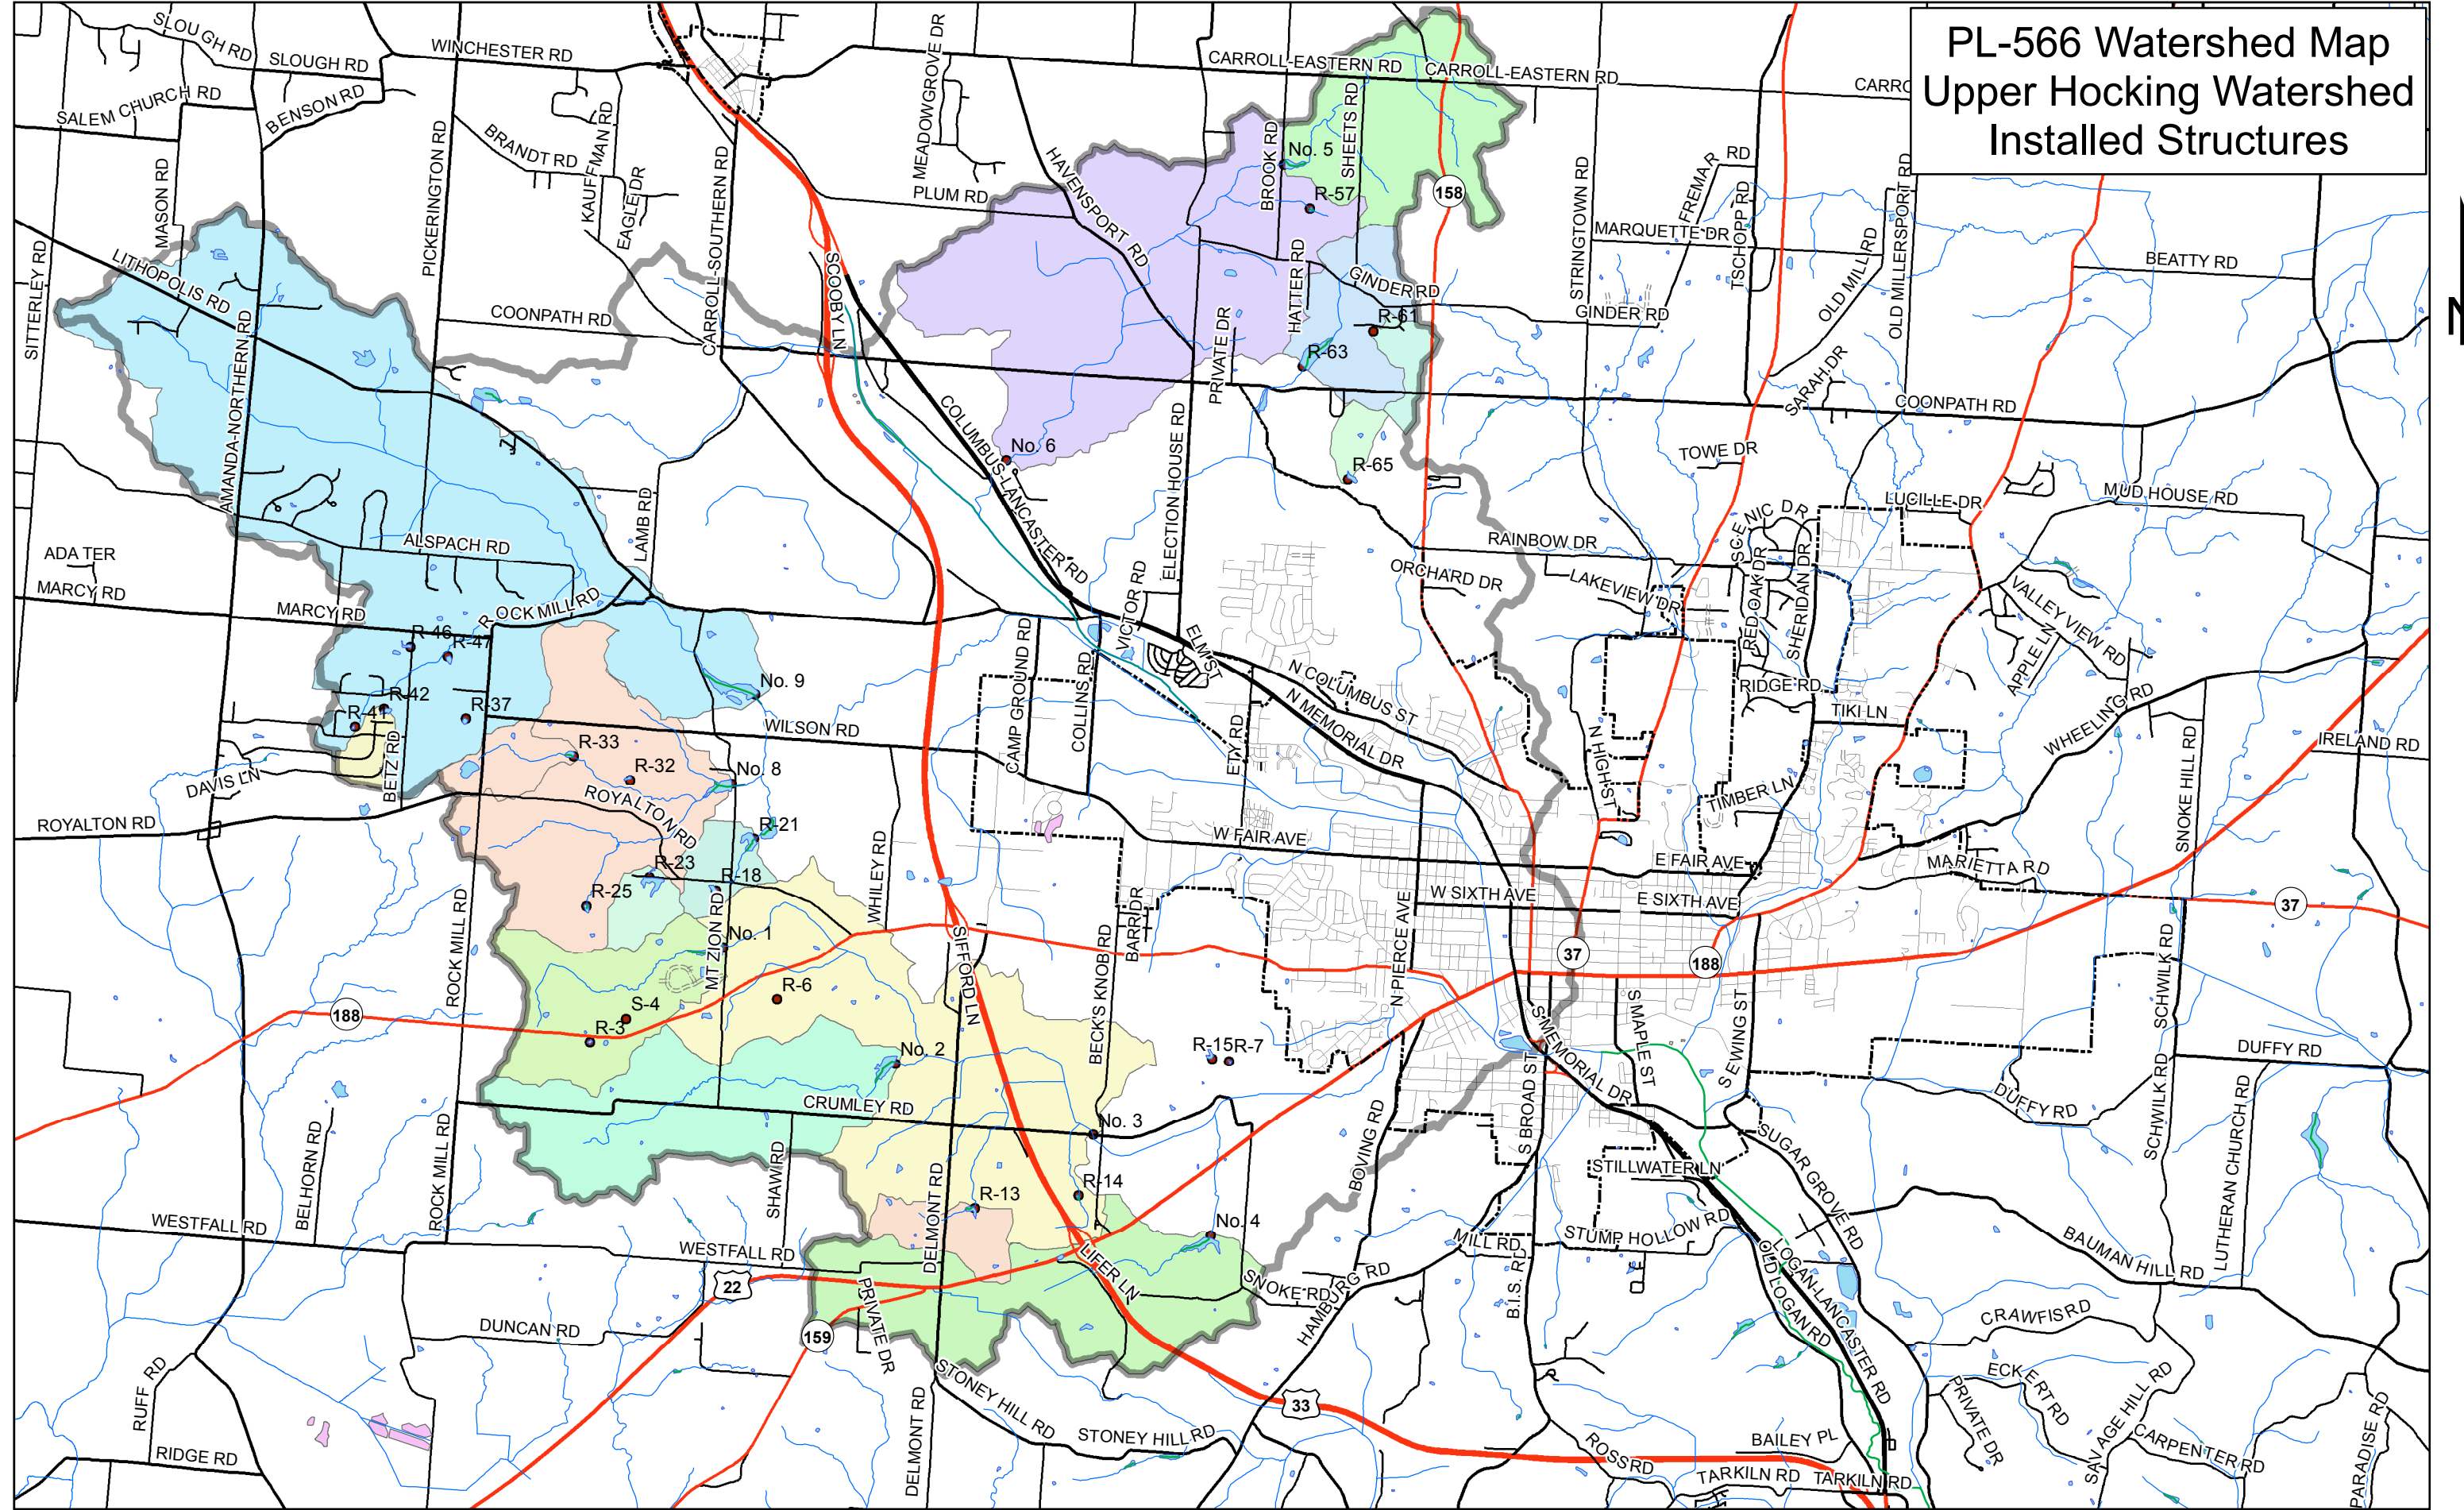

# PL-566 Watershed Map Upper Hocking Watershed Installed Structures

May 4, 2015